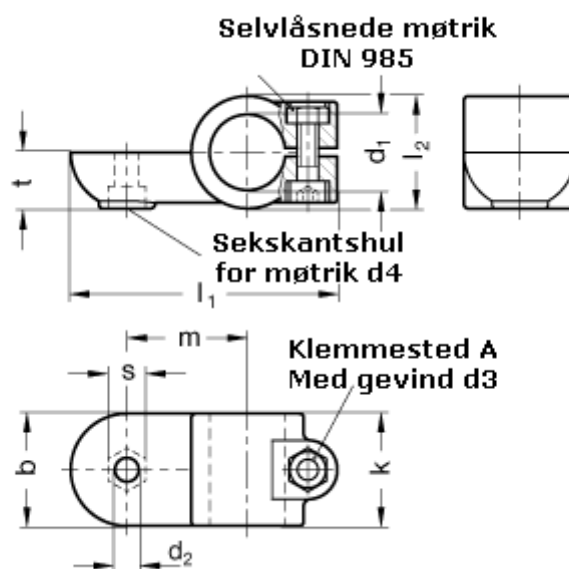

Article number: 20278B42OZ2BL

Description: E+G Swivel clamp connector  
GN278-B42-OZ-2-BL

## Measures

$b = 65$	$m = 70$
$d_1 = B42$	$s = 17.0$
$d_2 = 10.5$	$t = 32.5$
$d_3 = M10$	
$d_4 = M10$	
$k = 65$	
$l_1 = 148$	
$l_2 = 65$	